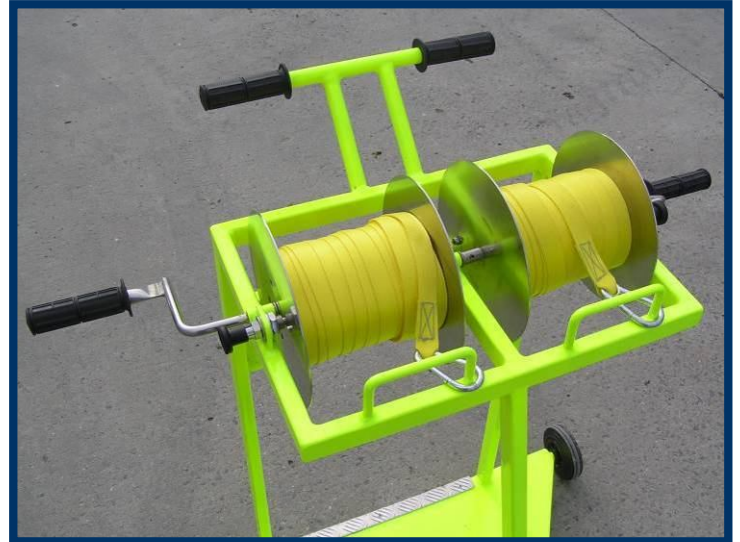

ZODIAC EQUIPMENT

PASSENGER INTEGRATED GUIDANCE SYSTEM PIGS

This passenger guidance system is a solid and safe solution that guides passengers when embarking and disembarking the aircraft. It ensures that unsafe underwing areas are kept clear. This PIGS has a high visibility finish and features retractable straps with a hand winding mechanism to allow easy deployment to any webbing length. The PIGS can be located, then extended in two directions and connected on the stairs to make a high visibility line barrier. All-weather steel frame.

Webbing length (m)	Weight (kg)	Height (mm)	Side wind stability (knots)
20 - 50	30	1030	45

This product meets the EN 1915-1 standard

ZODIAC EQUIPMENT

PASSENGER INTEGRATED GUIDANCE SYSTEM PIGS

Robust stainless steel reel drums to retract webbing in two directions.

Simple locking system to tension webbing barrier.

2 high visibility yellow straps create a physical barrier to restrict passenger access. Harness can be extended to any length according to individual requirements. Compact, easy to move unit. Requires one person to operate only.

Stainless steel clips
with plastic connectors.