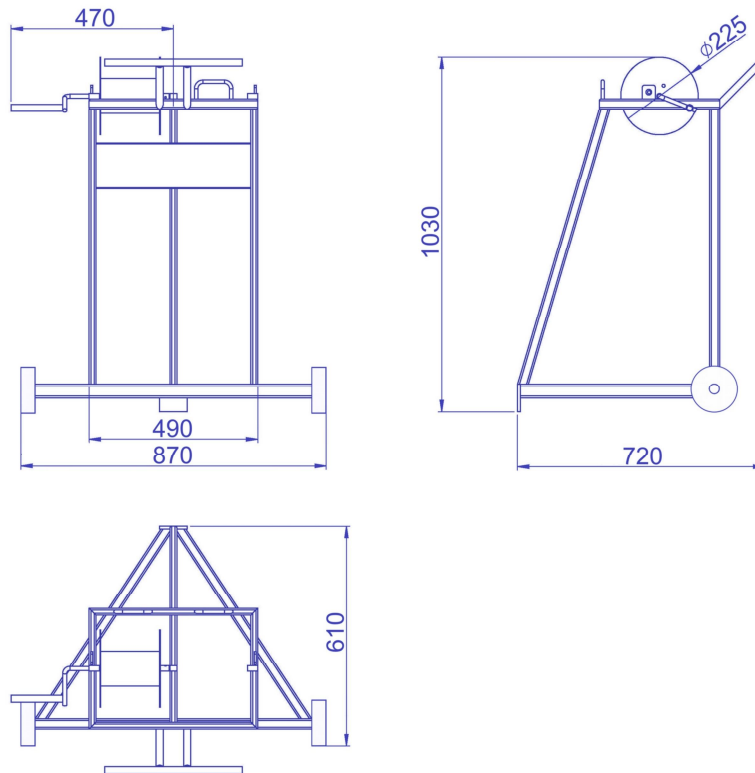

ZODIAC EQUIPMENT

PASSENGER INTEGRATED GUIDANCE SYSTEM PIGS

This passenger guidance system is a solid and safe solution that guides passengers when embarking and disembarking the aircraft. It ensures that unsafe underwing areas are kept clear. This PIGS has a high visibility finish and features retractable straps with a hand winding mechanism to allow easy deployment to any webbing length. The PIGS can be located, then extended in two directions and connected on the stairs to make a high visibility line barrier. All-weather steel frame.

Webbing length (m)	Weight (kg)	Height (mm)	Side wind stability (knots)
20 - 50	30	1030	45

This product meets the EN 1915-1 standard

ZODIAC EQUIPMENT

PASSENGER INTEGRATED GUIDANCE SYSTEM PIGS

Robust stainless steel reel drums to retract webbing in two directions.

Simple locking system to tension webbing barrier.

2 high visibility yellow straps create a physical barrier to restrict passenger access. Harness can be extended to any length according to individual requirements. Compact, easy to move unit. Requires one person to operate only.